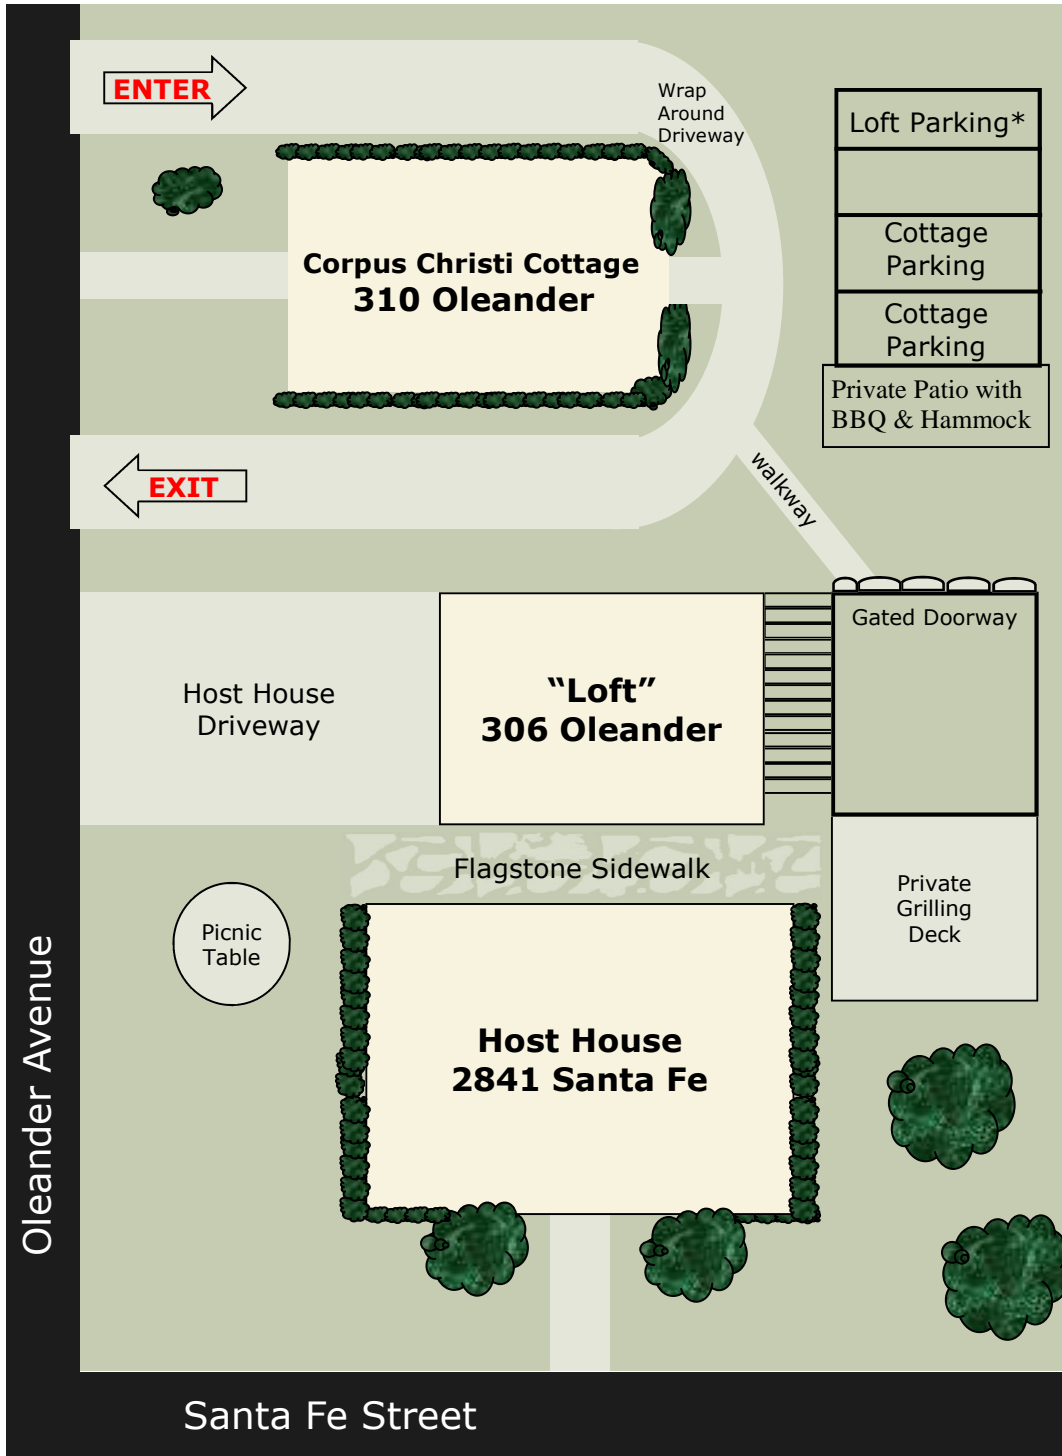

Welcome!!

Thank you for choosing to stay with us at the Corpus Christi Cottage. Upon arrival, private off-street parking is available. Simply use the entrance to the wraparound driveway located on the far side of the Cottage and park in either of the two spaces to the far right. Please note that the space on the far left is reserved for guests staying next door at the Loft. You will find the keys to Corpus Christi Cottage under the doormat at the back entrance. Enjoy your stay